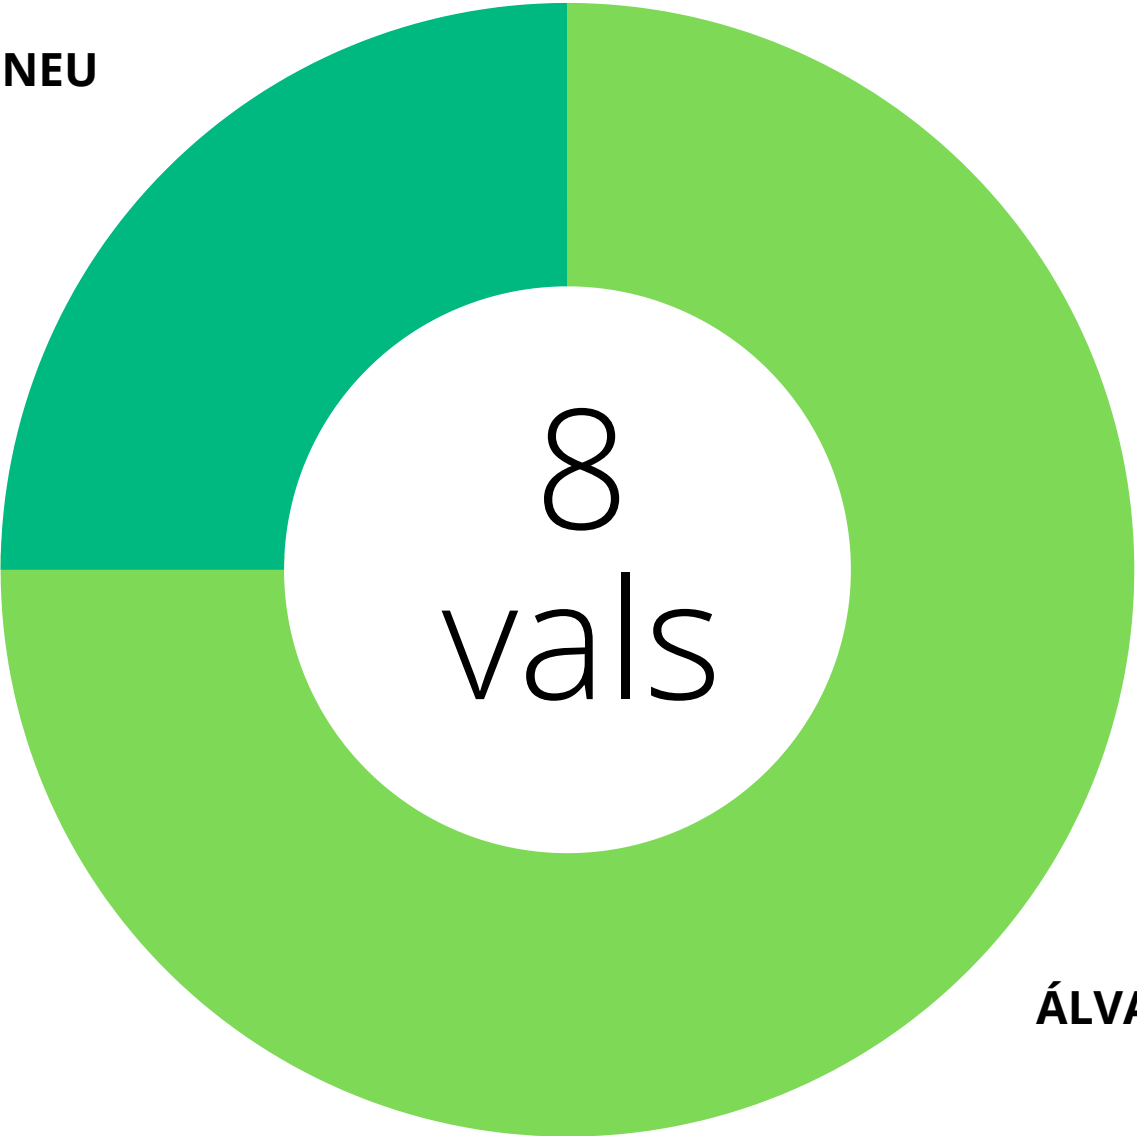

Joieries i Rellotgeries - Vals 50€

25

RELOTGERIA VALLDENEU
25%
2 vals

ÁLVAREZ JOIERS
75%
6 vals